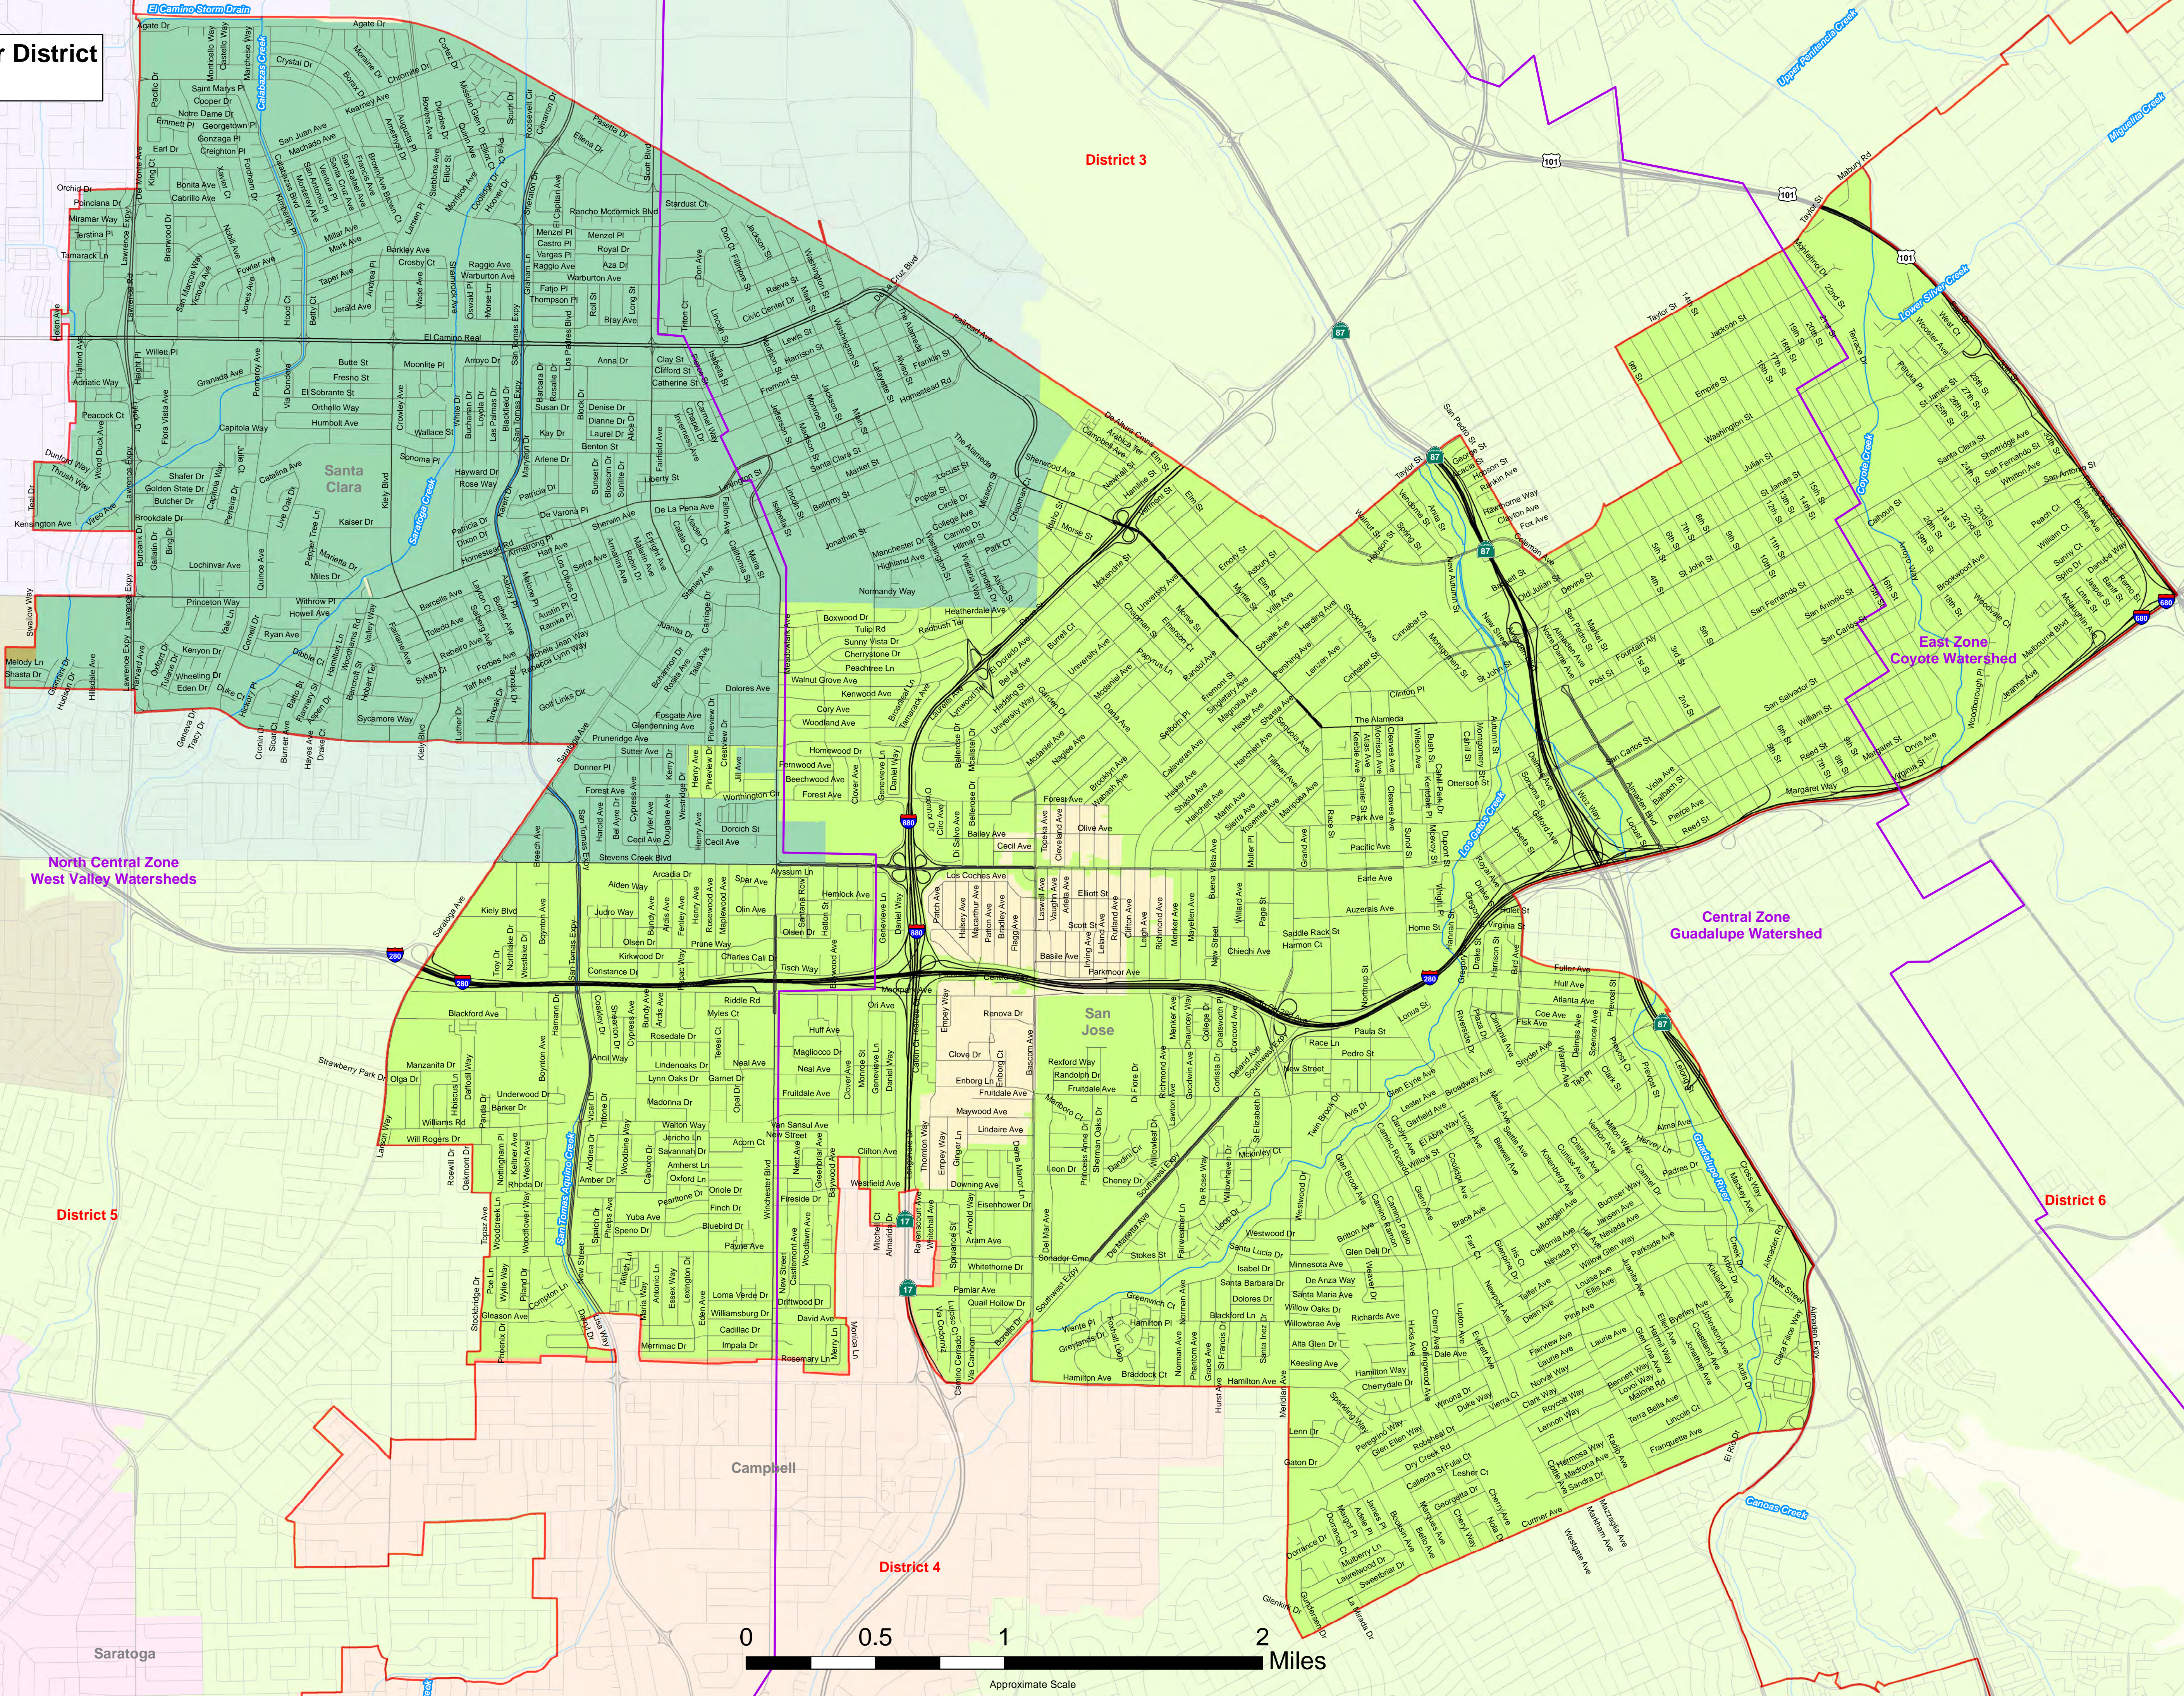

Santa Clara Valley Water District District 2

Sunnyvale

Cupertino

Saratoga

Legend

- Electoral Boundary
- SCVWD Flood Control Watersheds (Zones)

Santa Clara County Cities

- Campbell
- Cupertino
- San Jose
- Santa Clara
- Sunnyvale

North Central Zone
West Valley Watersheds

Central Zone
Guadalupe Watershed

East Zone
Coyote Watershed