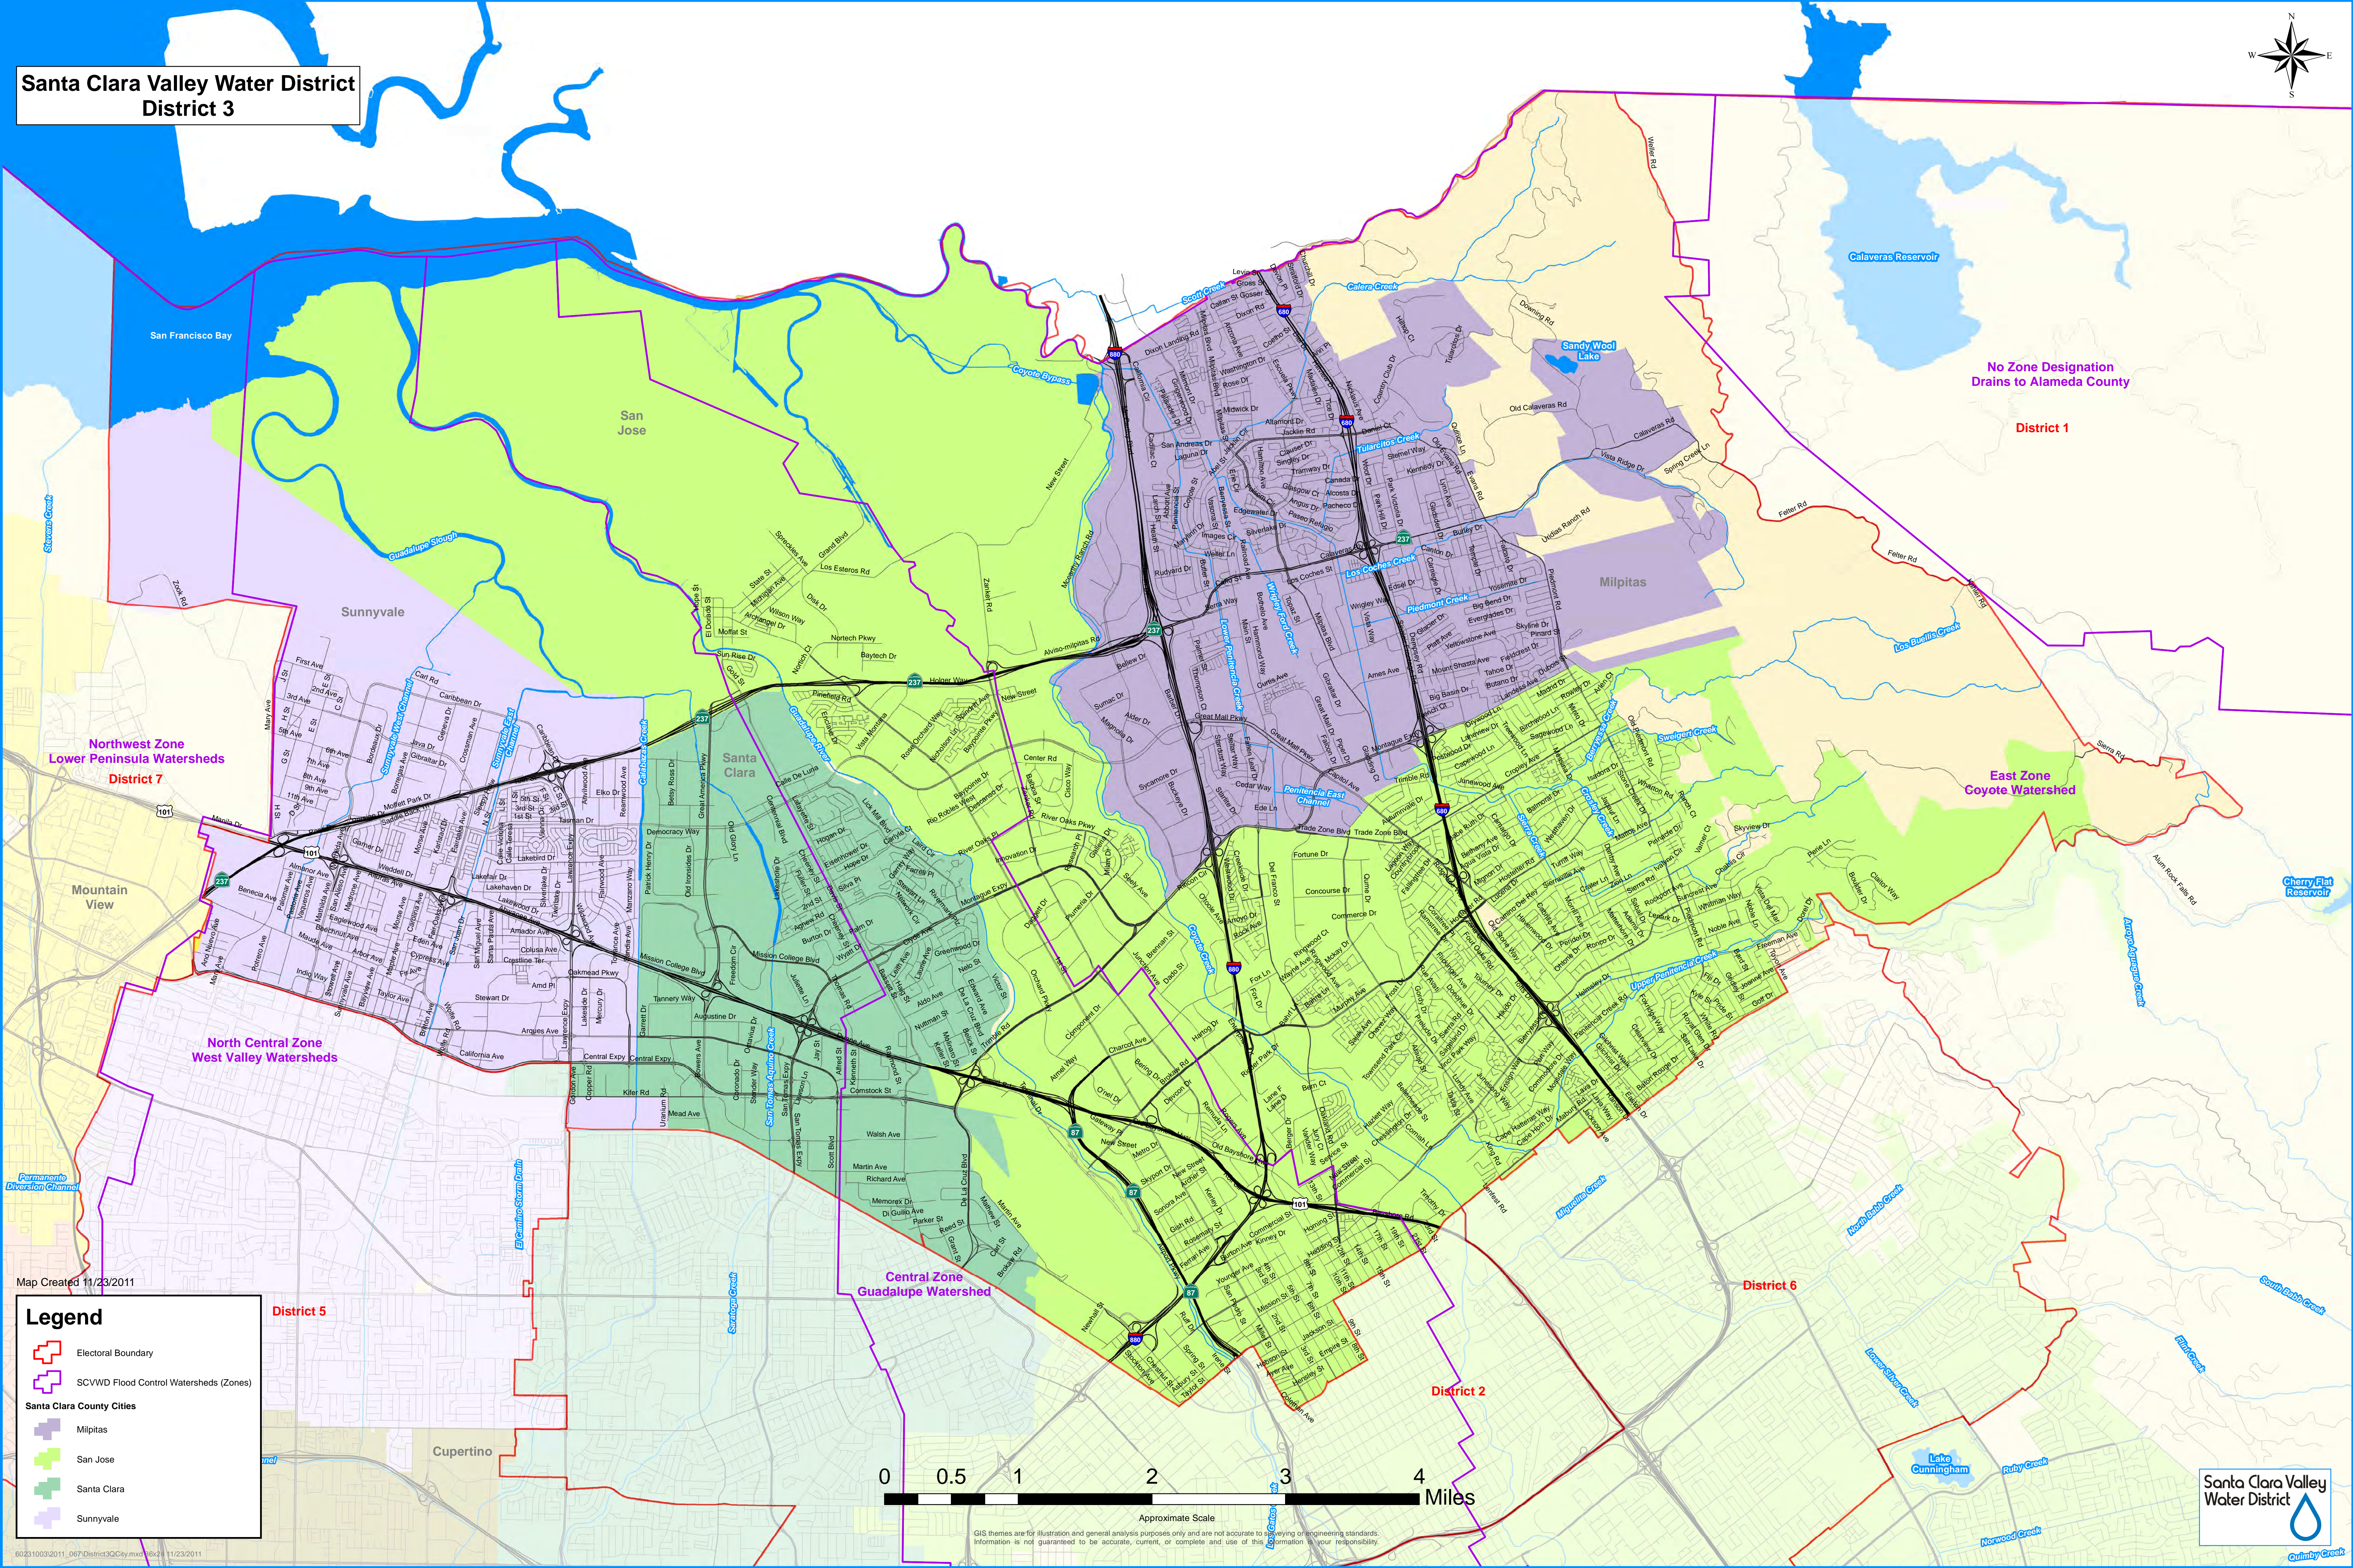

Santa Clara Valley Water District District 3

Northwest Zone
Lower Peninsula Watersheds
District 7

No Zone Designation
Drains to Alameda County
District 1

East Zone
Coyote Watershed

North Central Zone
West Valley Watersheds
District 5

Central Zone
Guadalupe Watershed
District 2

District 6

Legend

- Electoral Boundary
- SCVWD Flood Control Watersheds (Zones)

Santa Clara County Cities

- Milpitas
- San Jose
- Santa Clara
- Sunnyvale