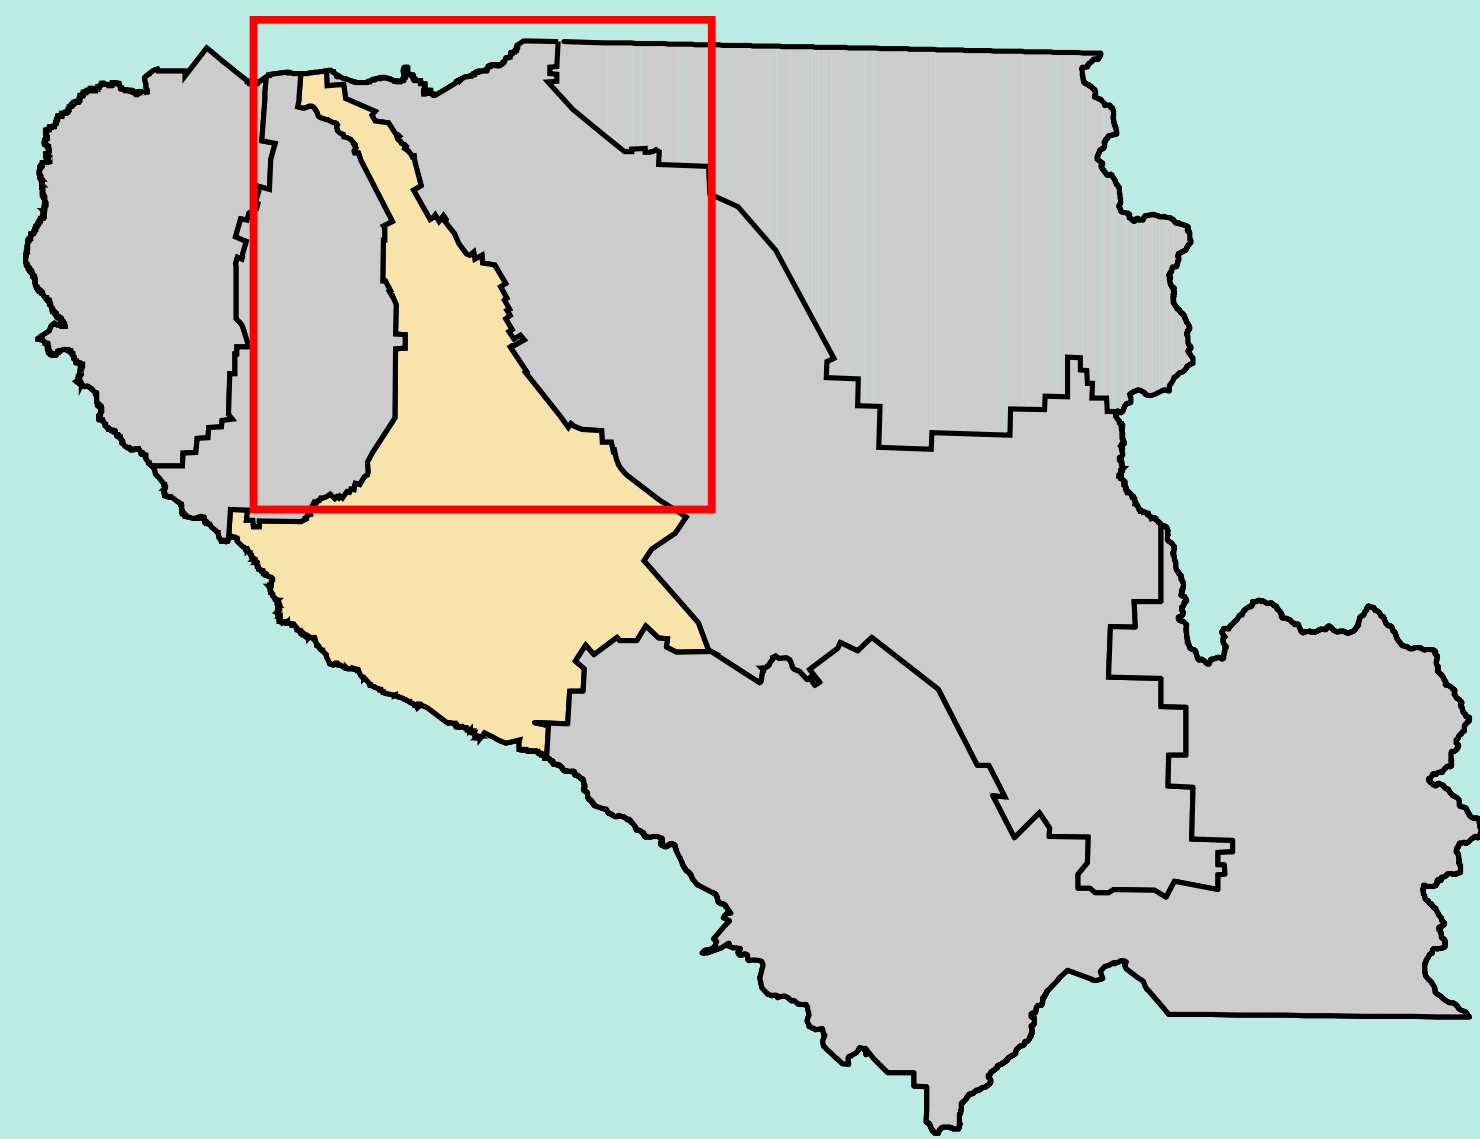

# Central Zone (Guadalupe Watershed) 1 of 2

Santa Clara Valley  
Water District

**LEGEND**

- CURRENT ADOPT A CREEK LOCATIONS (AS OF July 29, 2003)
- LANDS OF SCVWD**
- SCVWD EASEMENT
- SCVWD FEE TITLE

\*Disclaimer: GIS themes are for illustration and general analysis purposes only and are not accurate to surveying or engineering standards. Information is not guaranteed to be accurate, current or complete and use of this information is your responsibility.