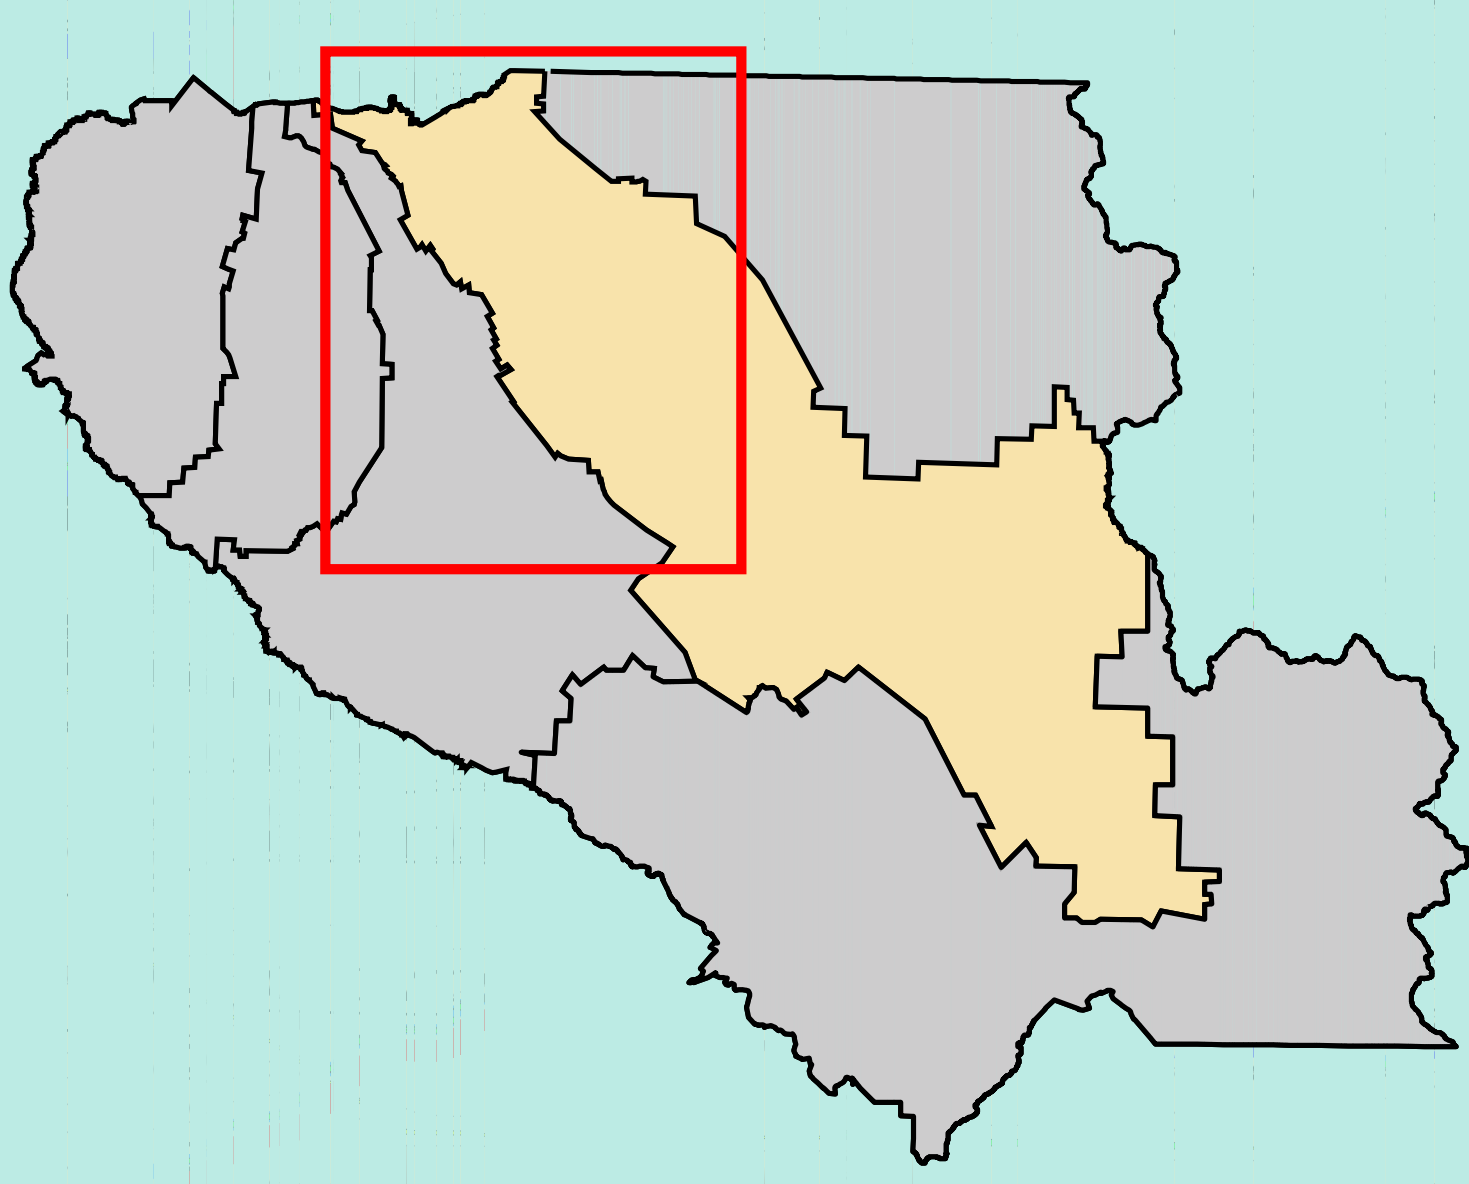

# Santa Clara County East Zone (Coyote Watershed) 1 of 2

**LEGEND**

- CURRENT ADOPT-A-CREEK LOCATIONS (AS OF July 29, 2003)

**LANDS OF SCVWD**

- SCVWD EASEMENT
- SCVWD FEE TITLE

\*Disclaimer: GIS themes are for illustration and general analysis purposes only and are not accurate to surveying or engineering standards. Information is not guaranteed to be accurate, current or complete and use of this information is your responsibility.

Santa Clara Valley  
Water District