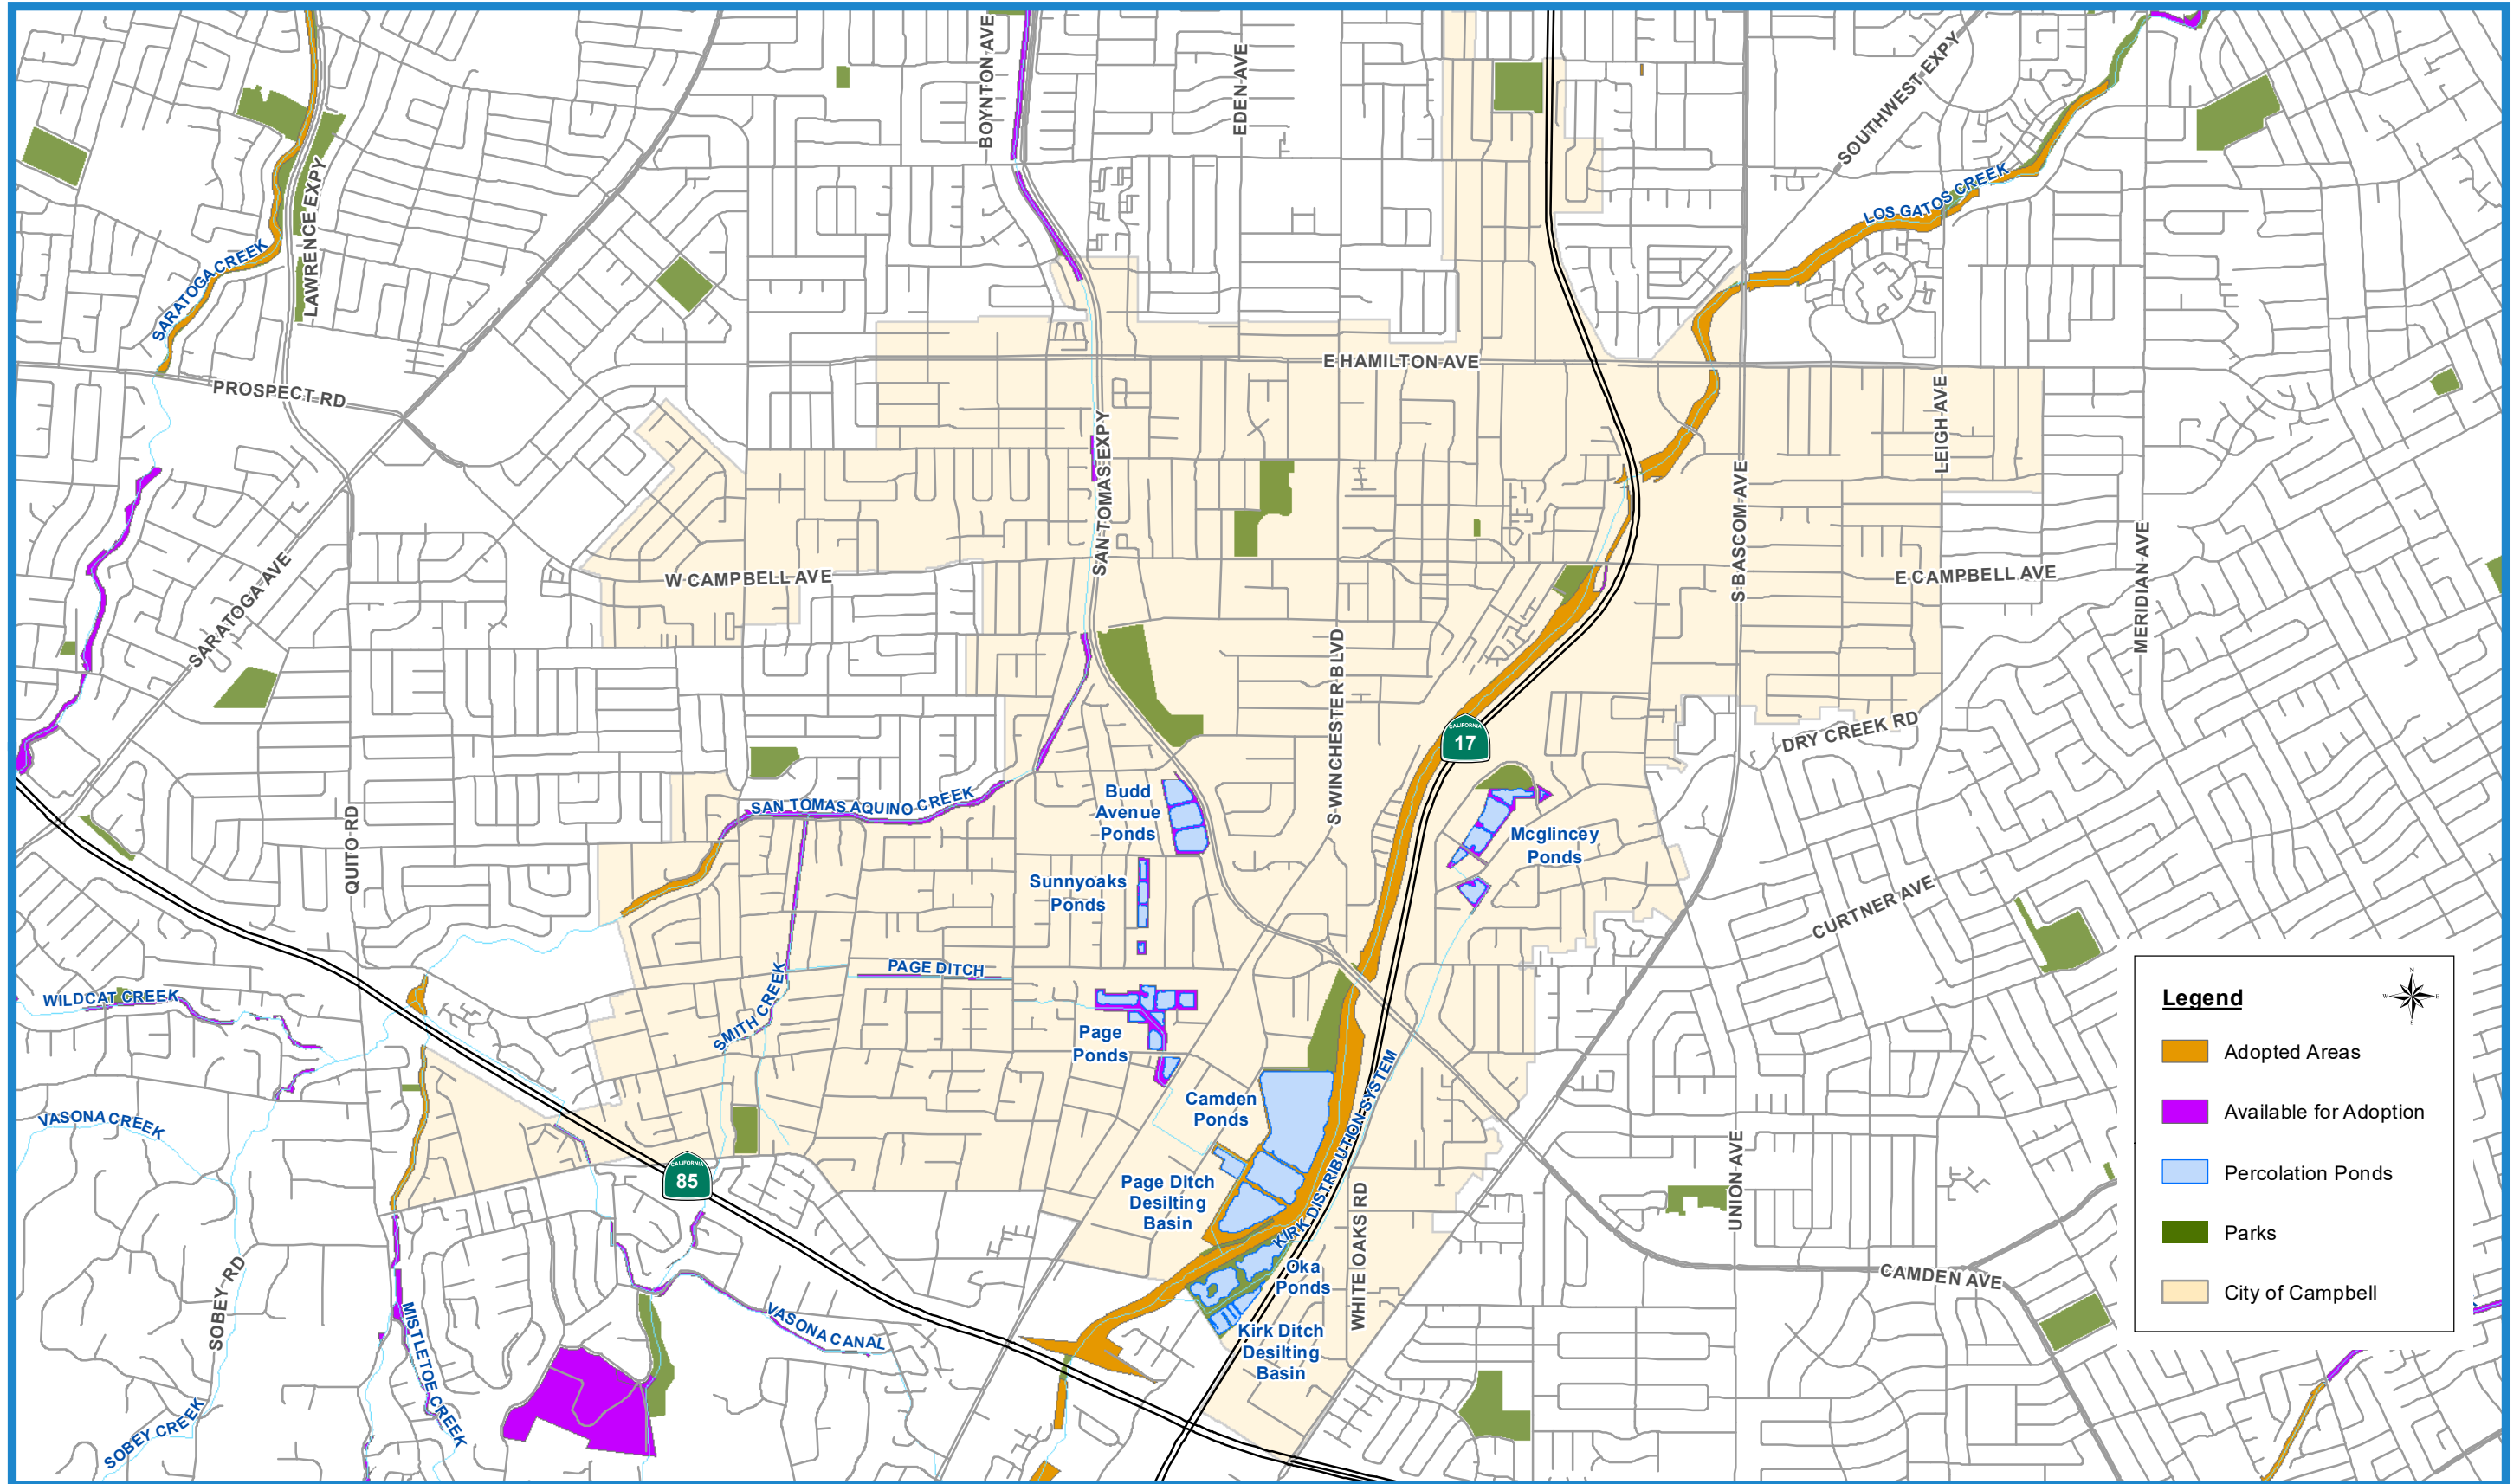

Adopt-A-Creek - Campbell

Legend

- Adopted Areas
- Available for Adoption
- Percolation Ponds
- Parks
- City of Campbell

GIS themes are for illustration and general analysis purposes only and are not accurate to surveying or engineering standards. Information is not guaranteed to be accurate, current, or complete and use of this information is your responsibility.