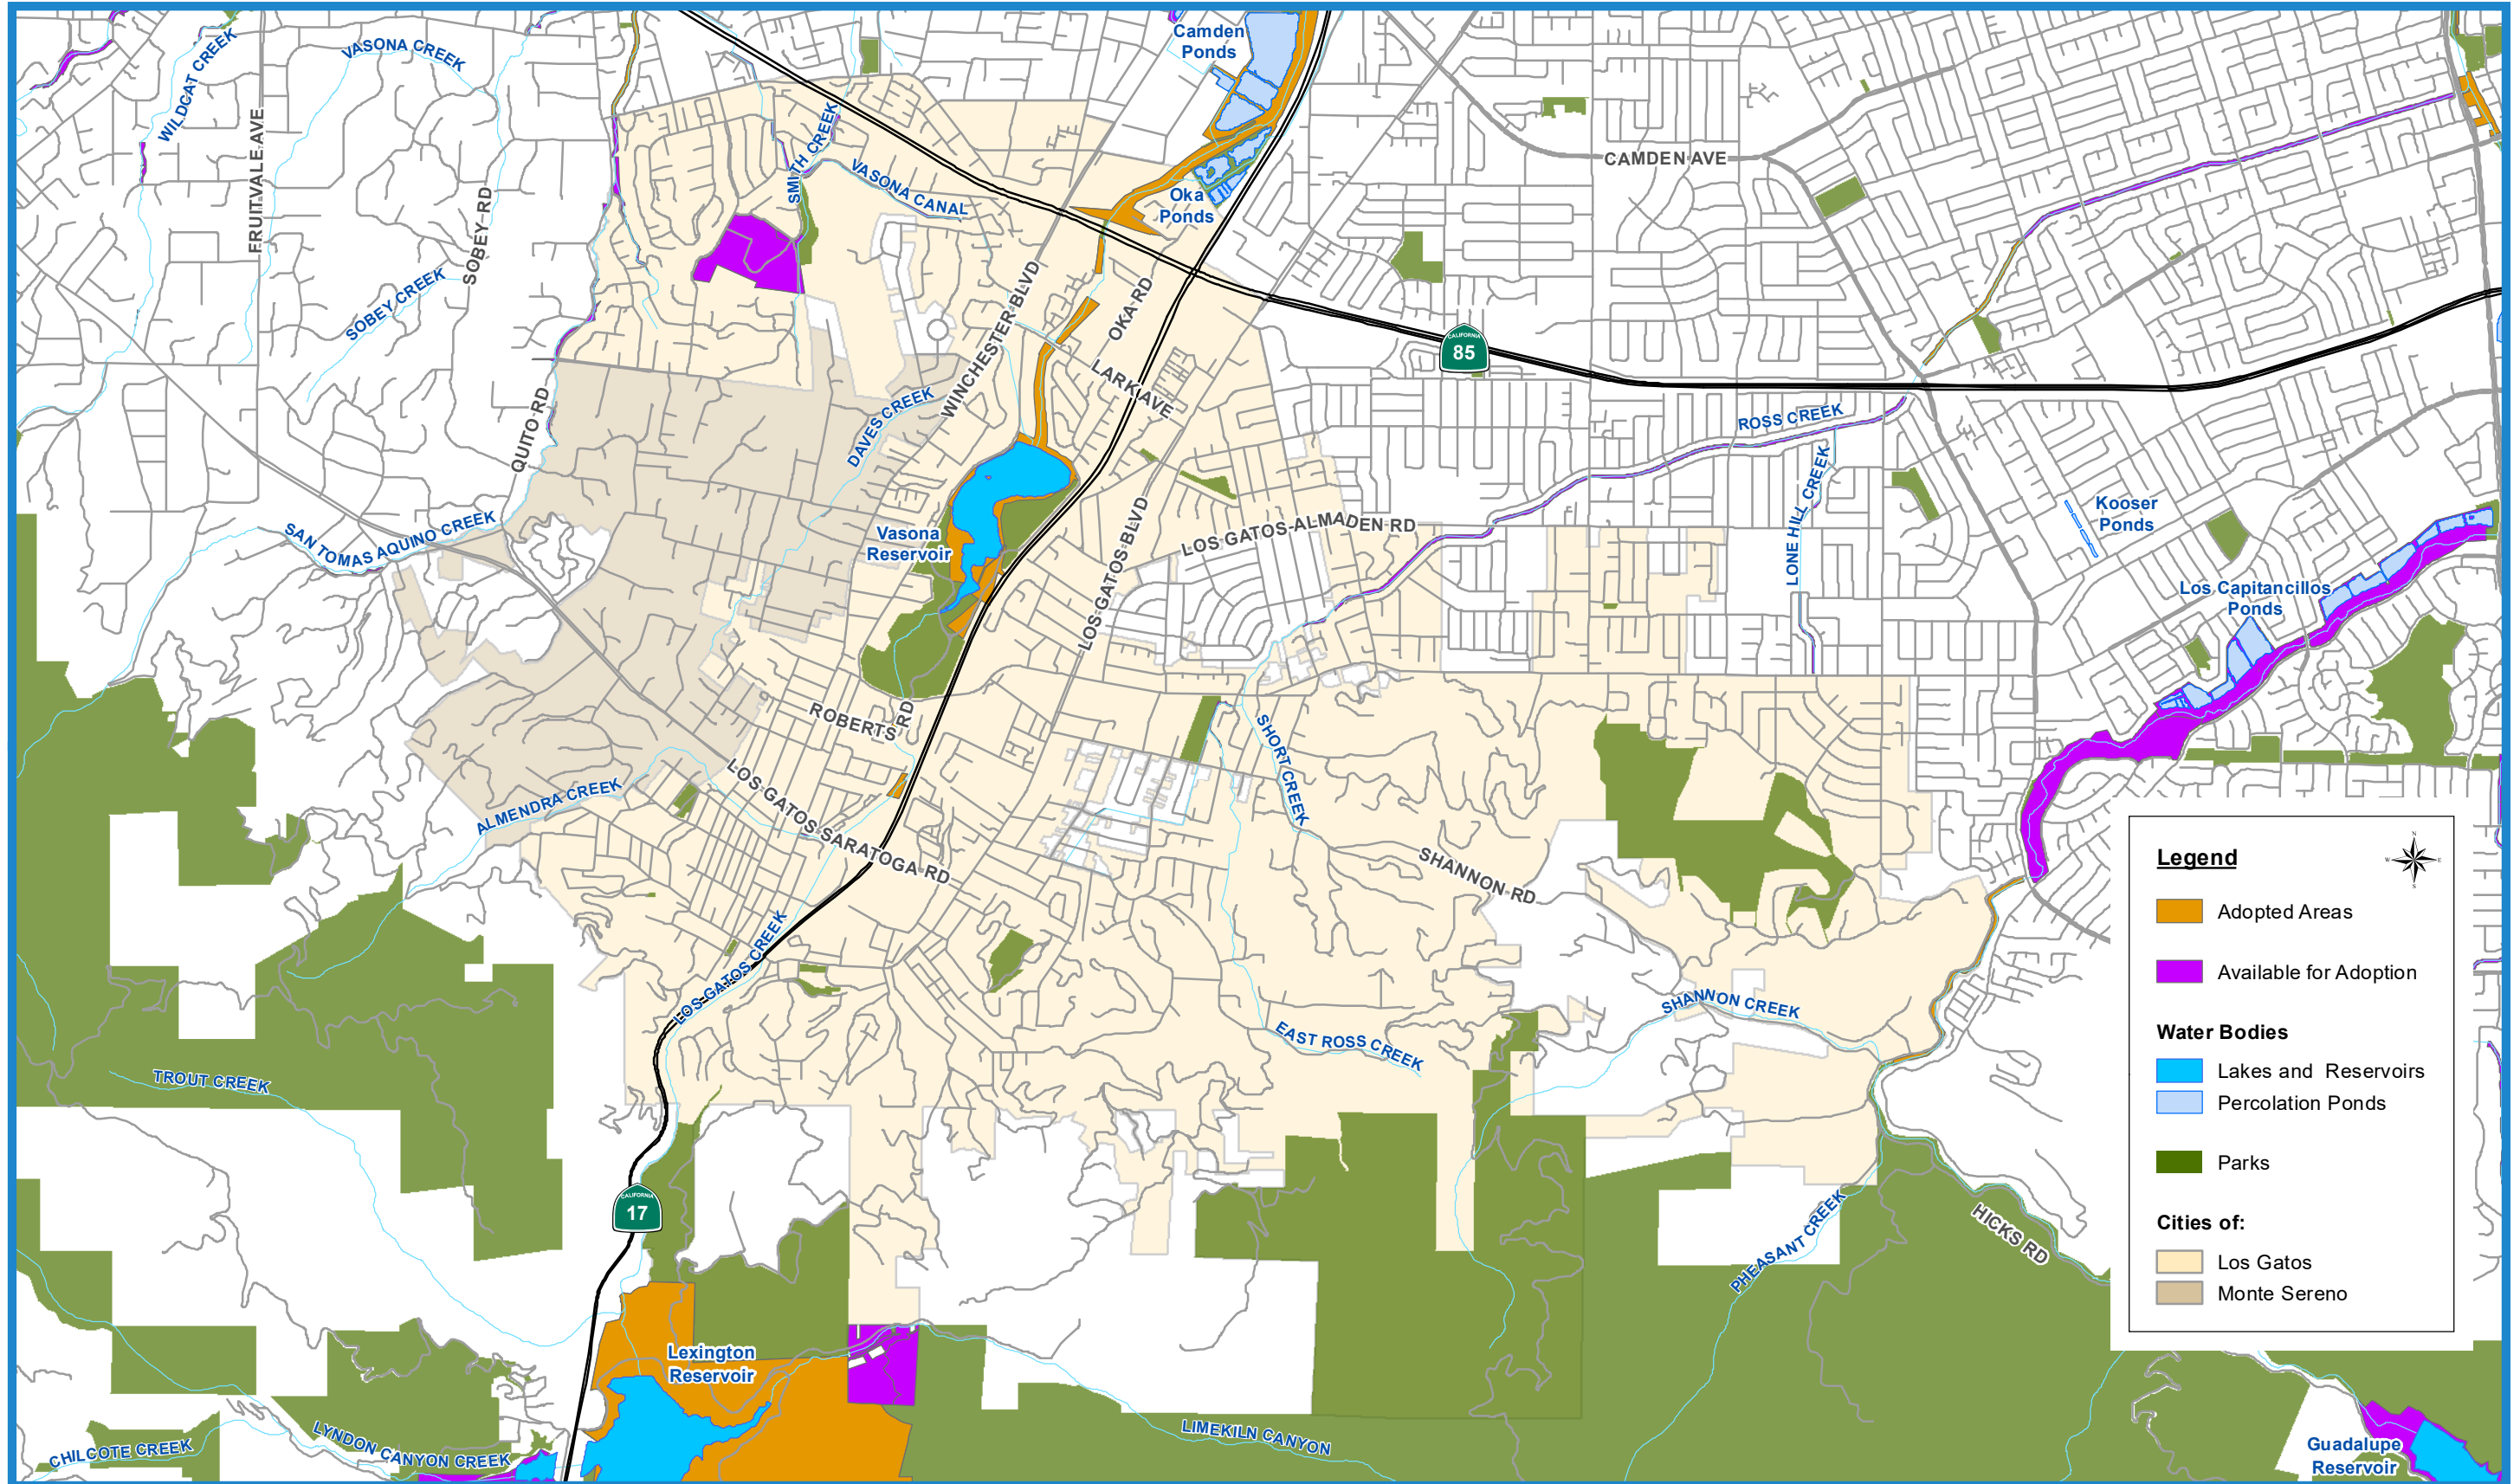

Adopt-A-Creek - Los Gatos & Monte Sereno

GIS themes are for illustration and general analysis purposes only and are not accurate to surveying or engineering standards. Information is not guaranteed to be accurate, current, or complete and use of this information is your responsibility.