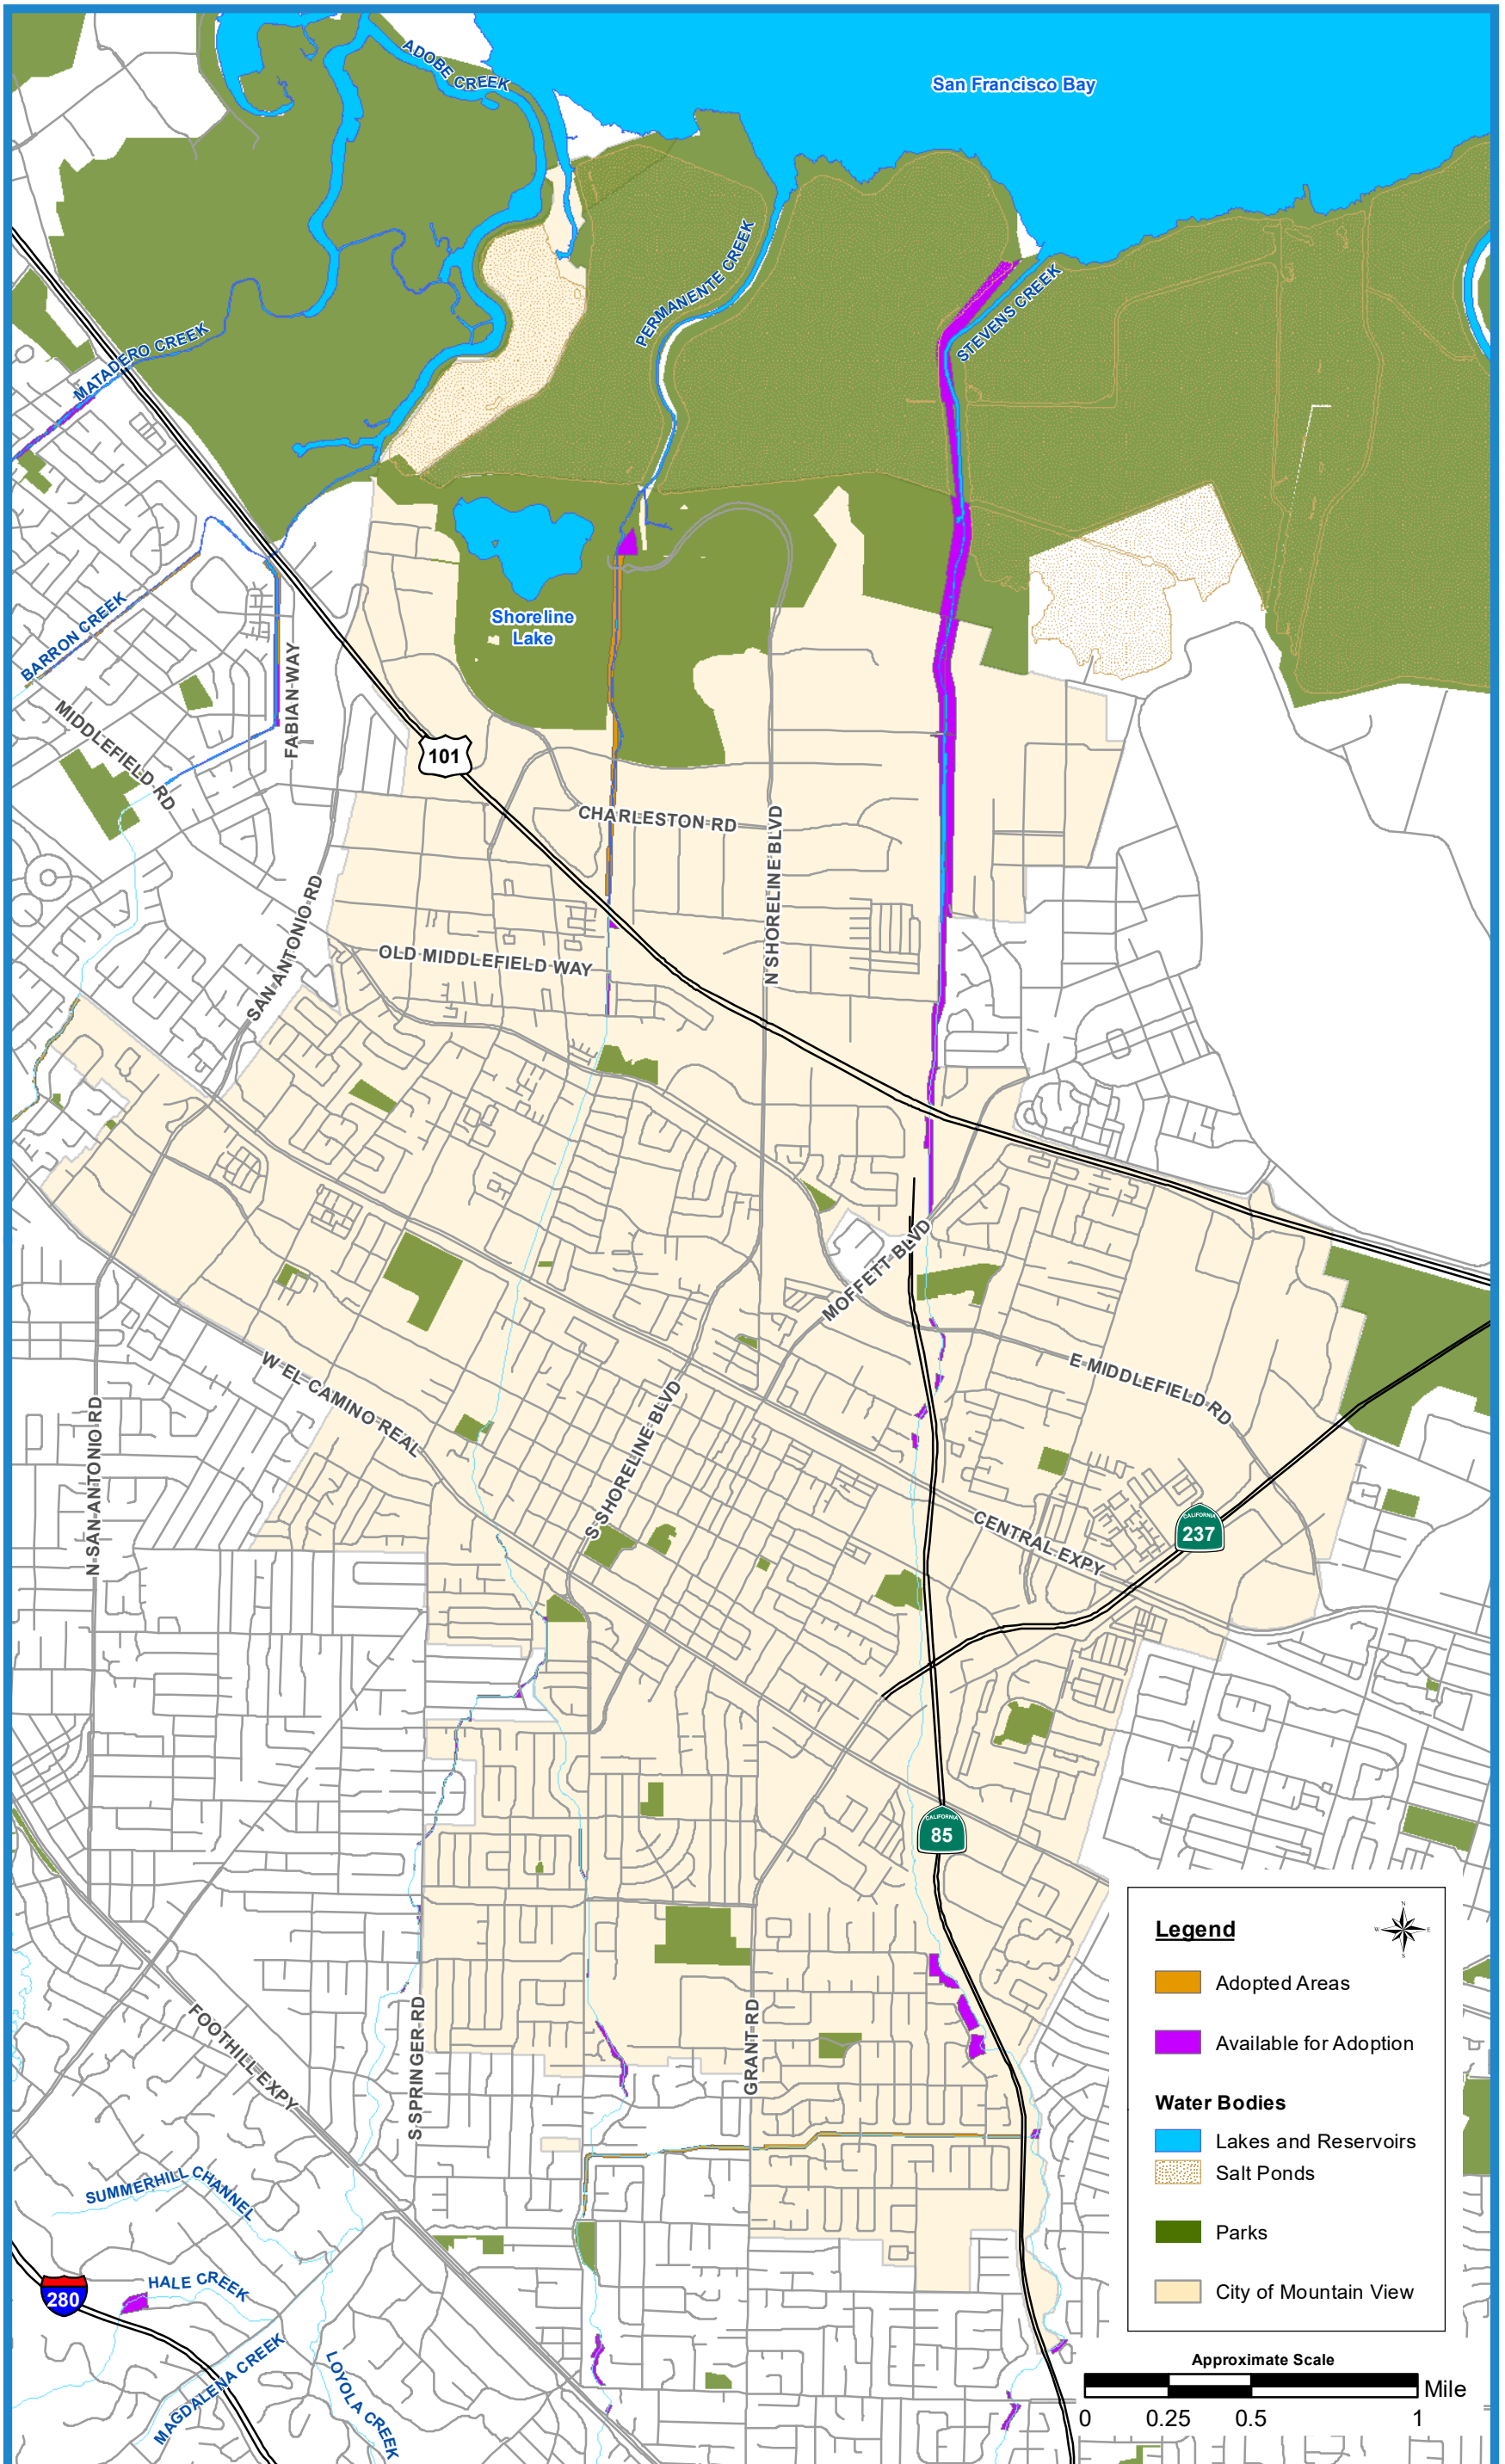

# Adopt-A-Creek - Mountain View

GIS themes are for illustration and general analysis purposes only and are not accurate to surveying or engineering standards. Information is not guaranteed to be accurate, current, or complete and use of this information is your responsibility.

00061019\2020\_039\AAC\_MtView.mxd 11x17 11/17/2020