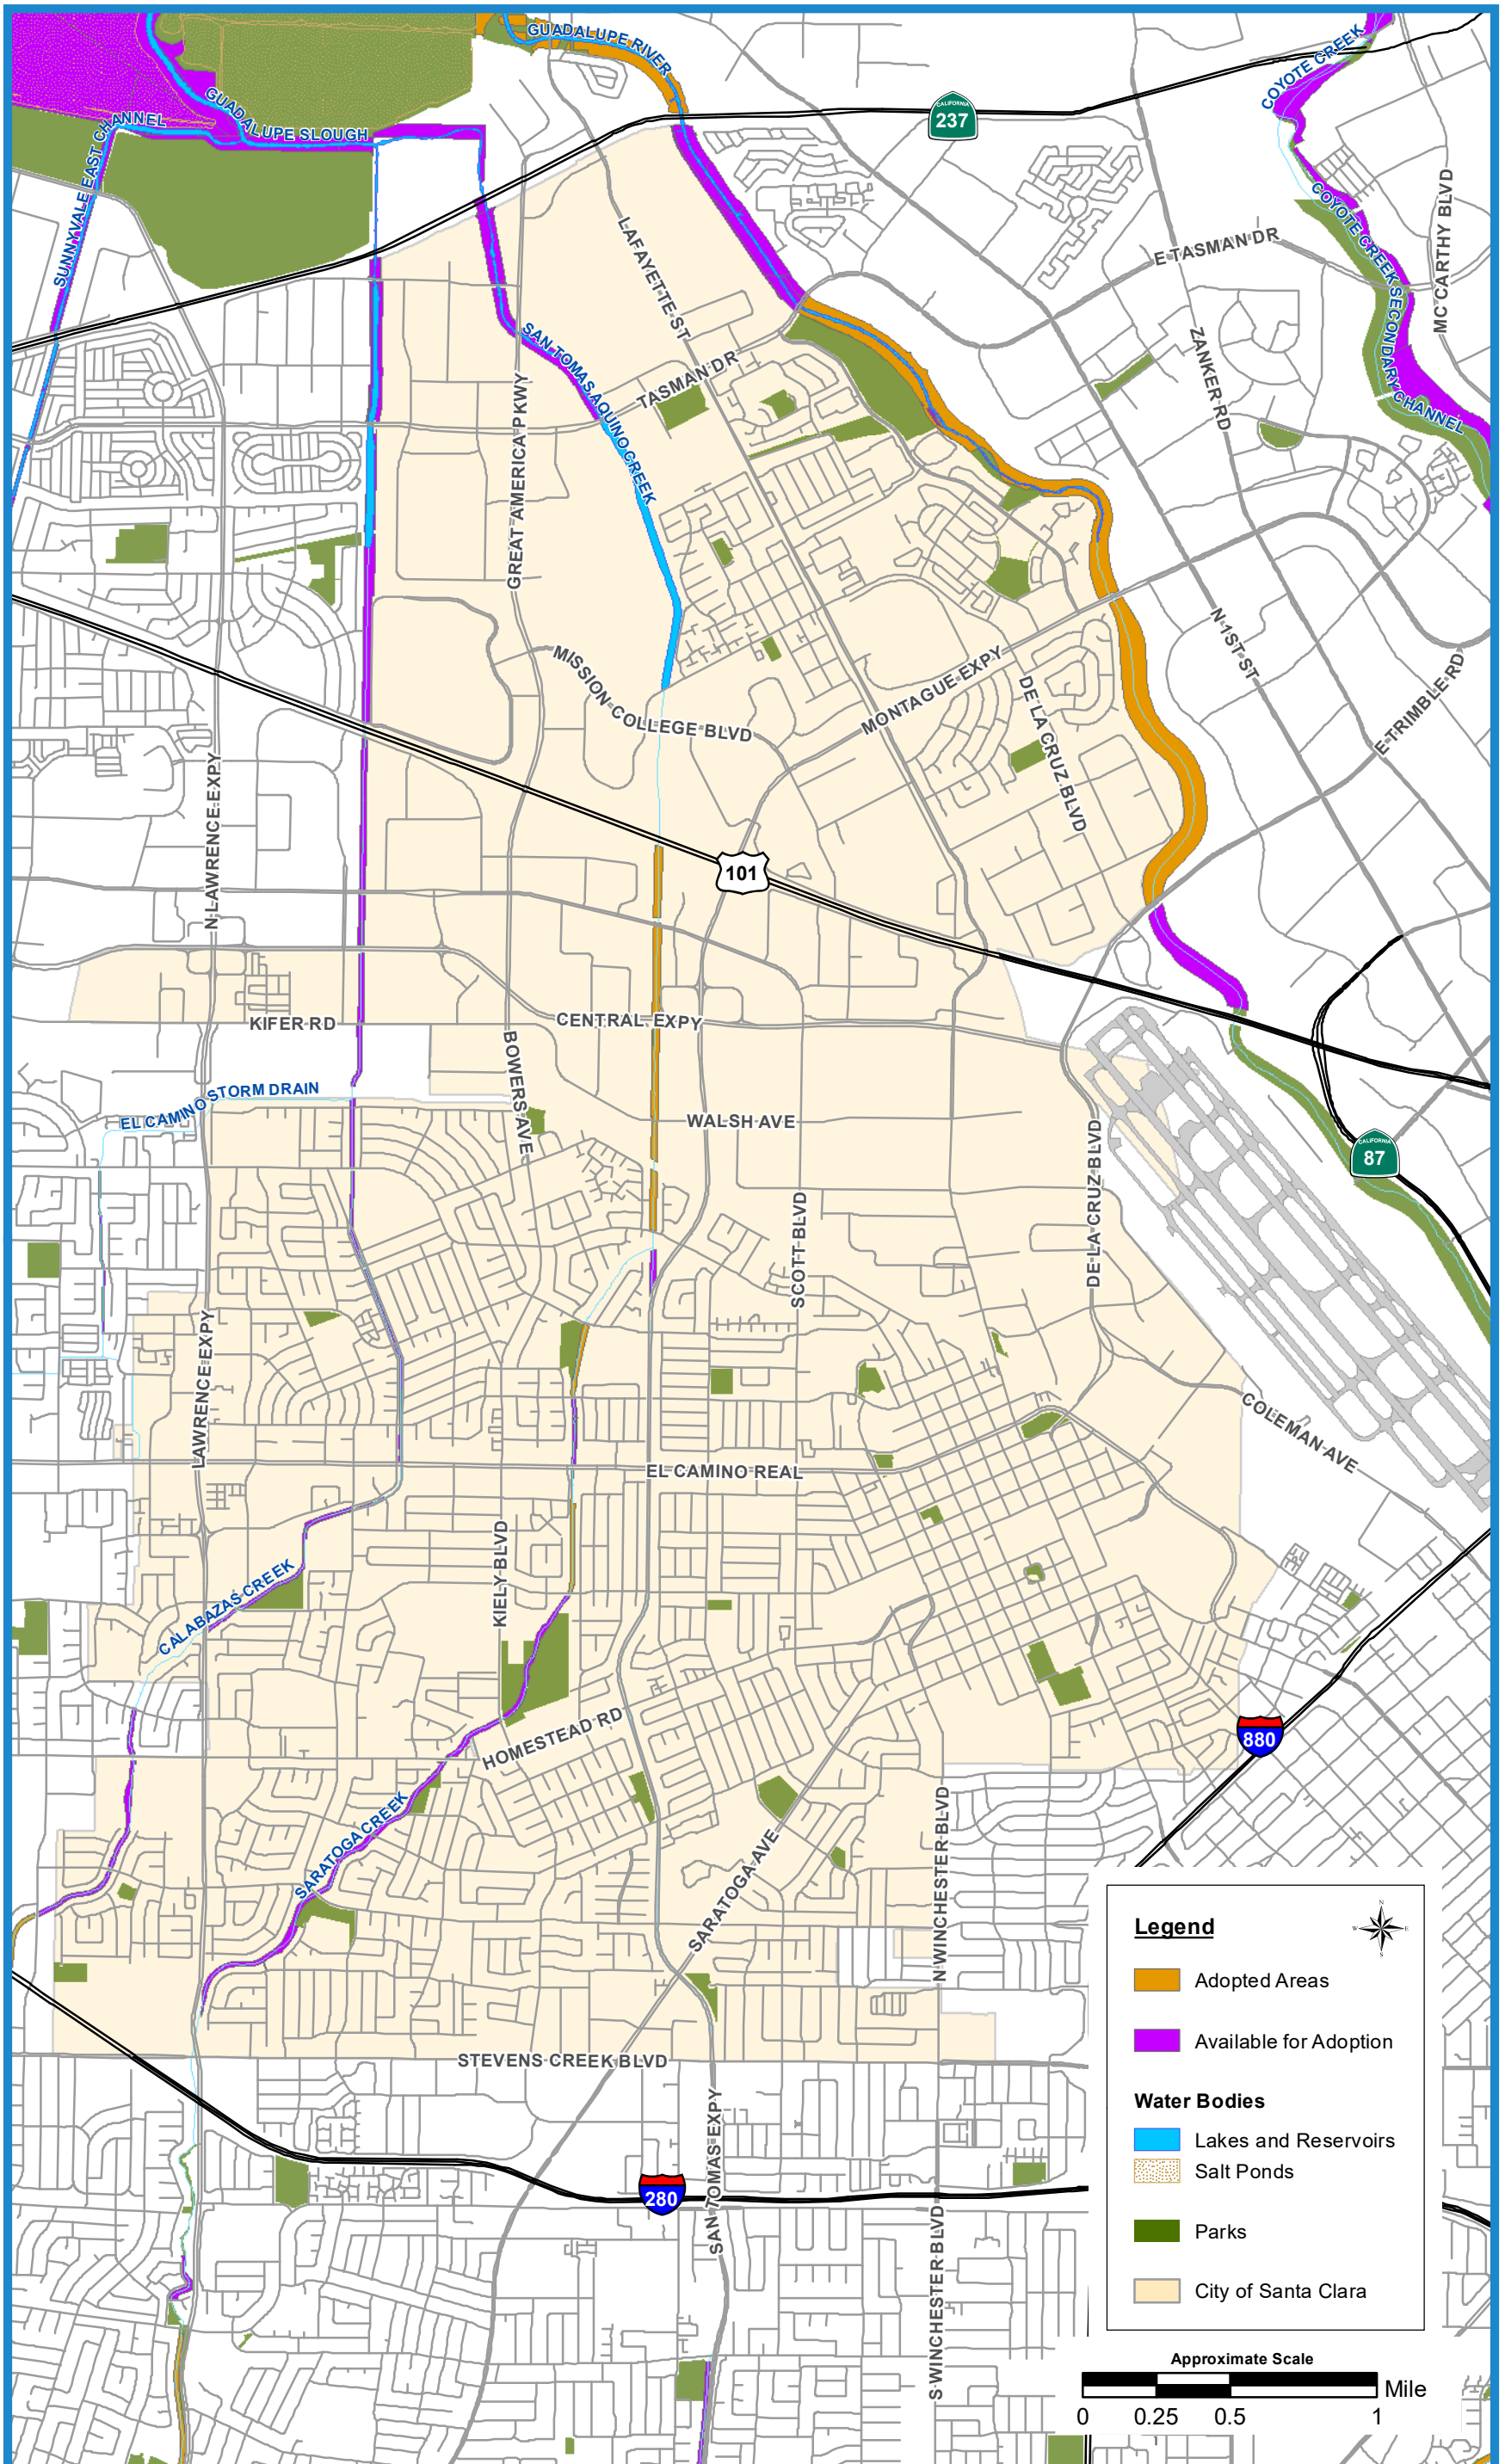

# Adopt-A-Creek - Santa Clara

GIS themes are for illustration and general analysis purposes only and are not accurate to surveying or engineering standards. Information is not guaranteed to be accurate, current, or complete and use of this information is your responsibility.