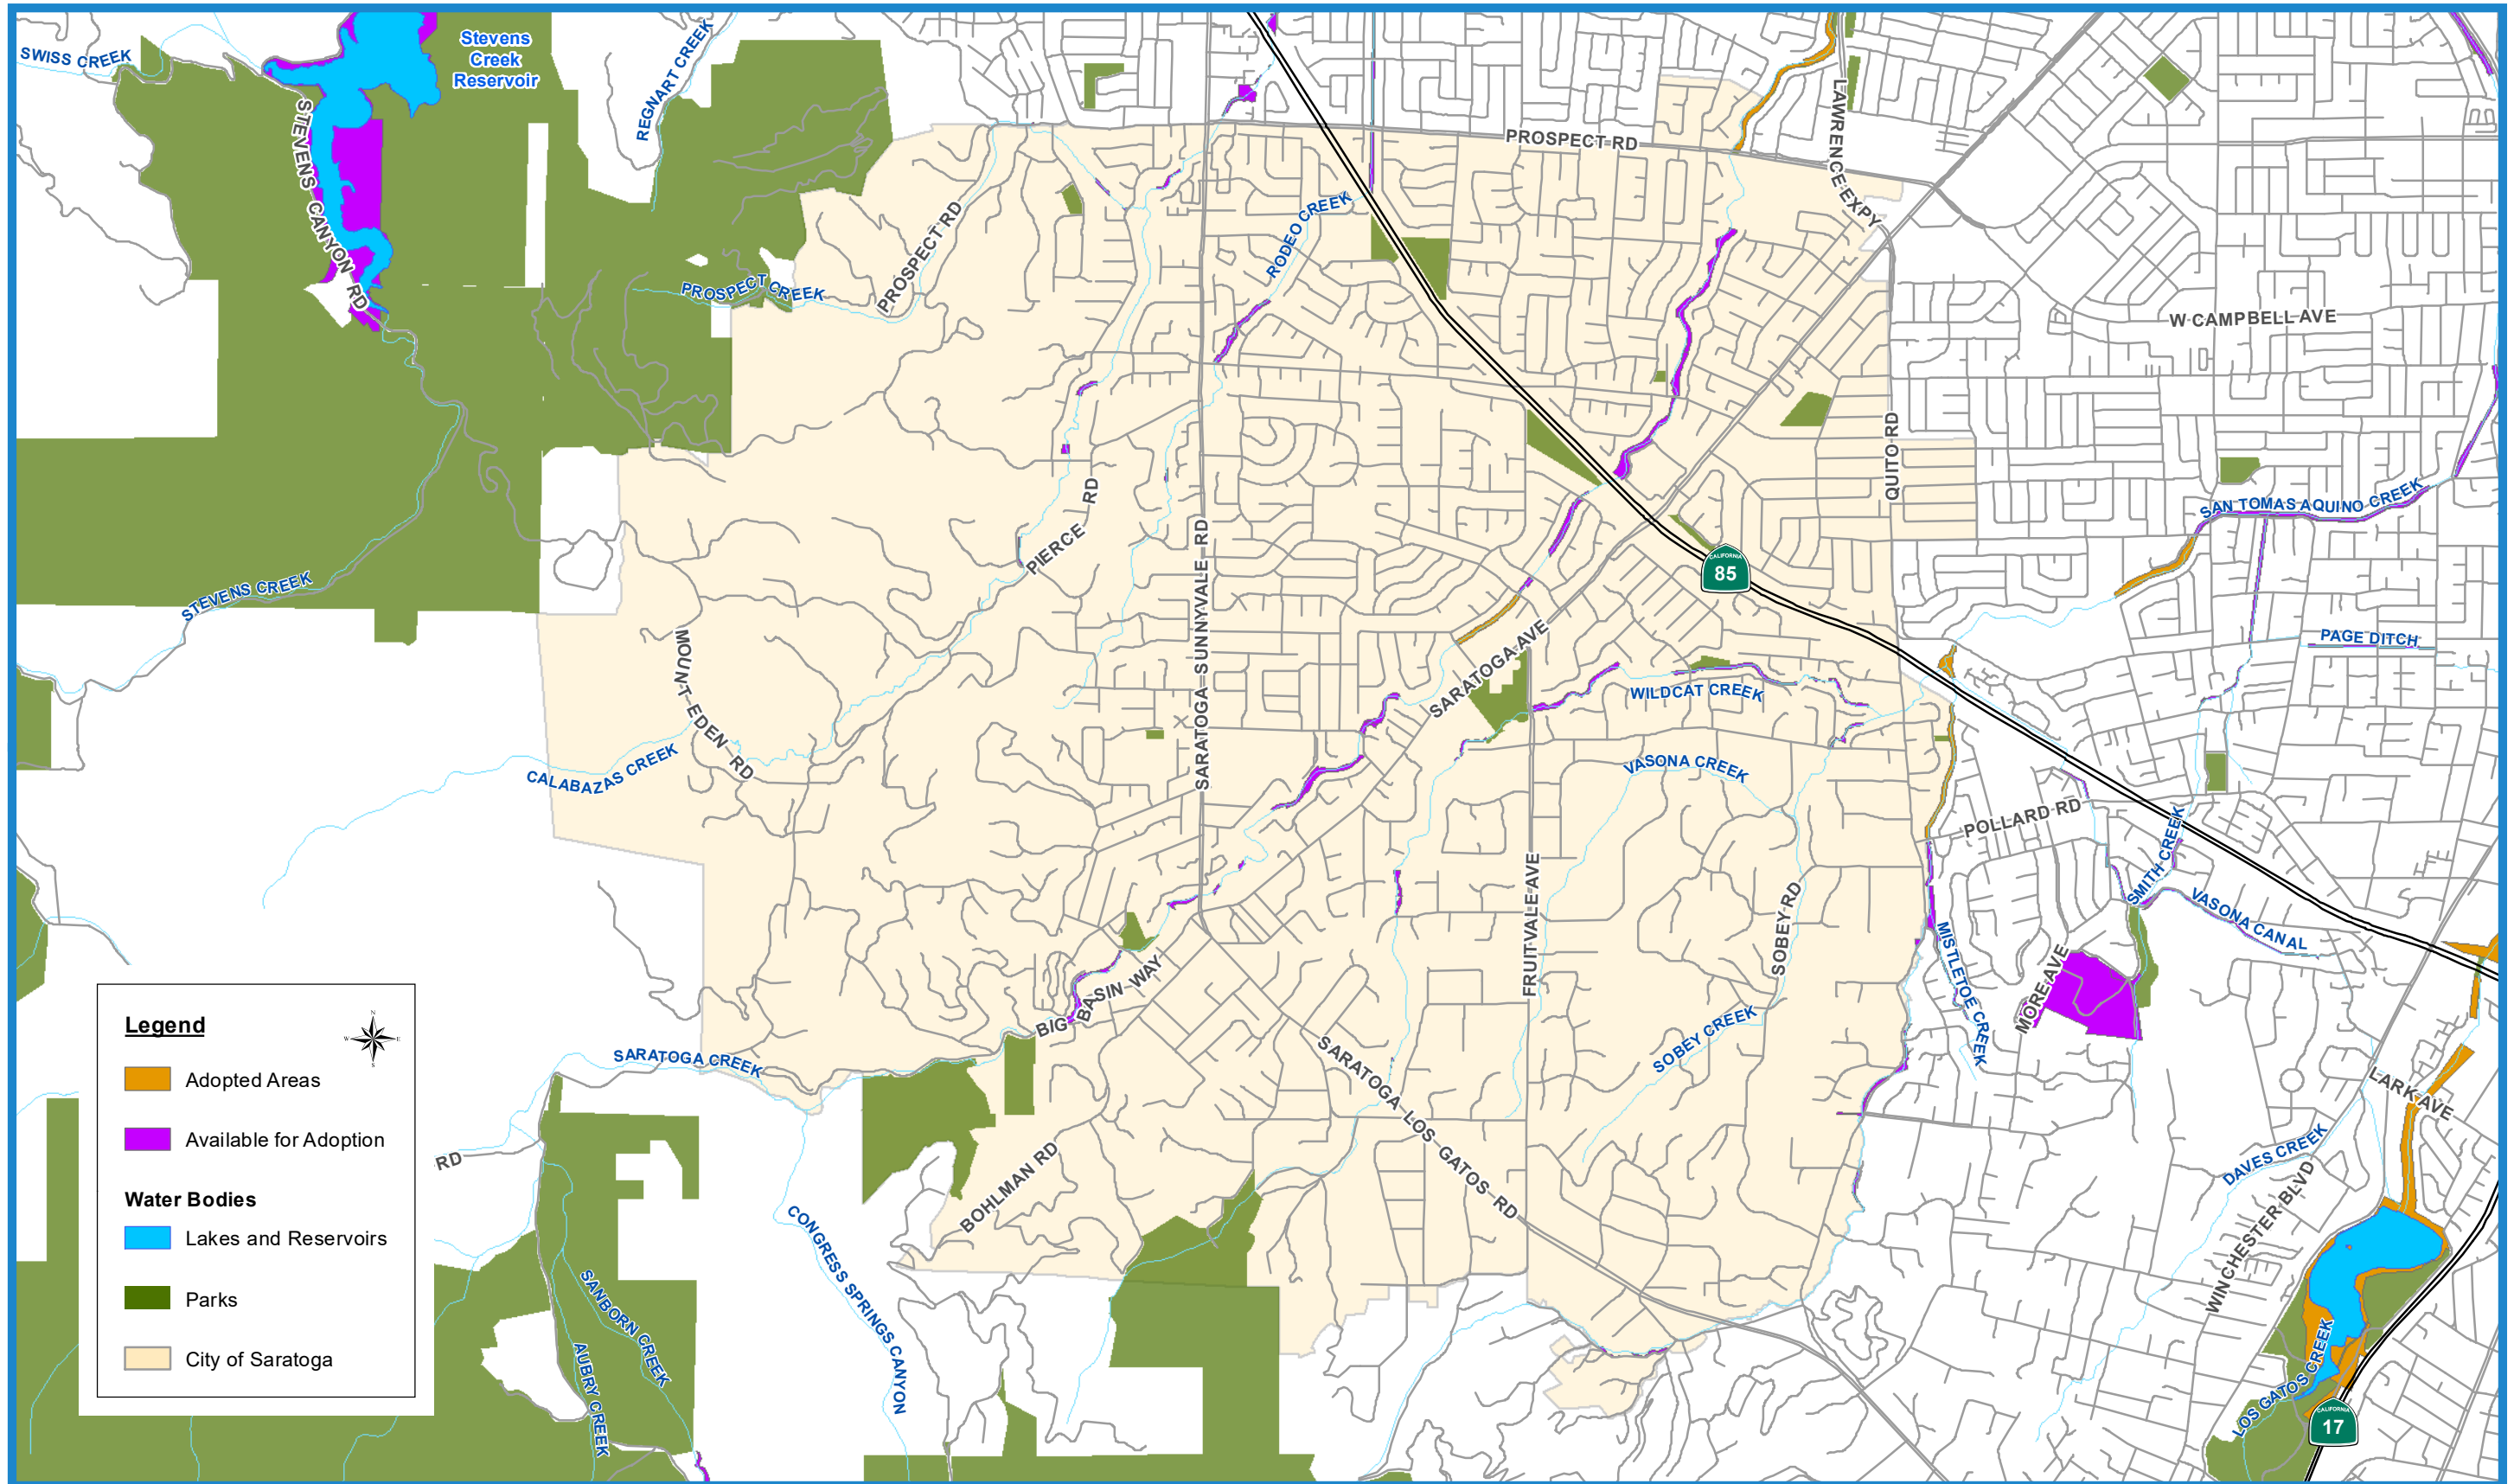

Adopt-A-Creek - Saratoga

Legend

- Adopted Areas
- Available for Adoption

Water Bodies

- Lakes and Reservoirs
- Parks
- City of Saratoga

GIS themes are for illustration and general analysis purposes only and are not accurate to surveying or engineering standards. Information is not guaranteed to be accurate, current, or complete and use of this information is your responsibility.